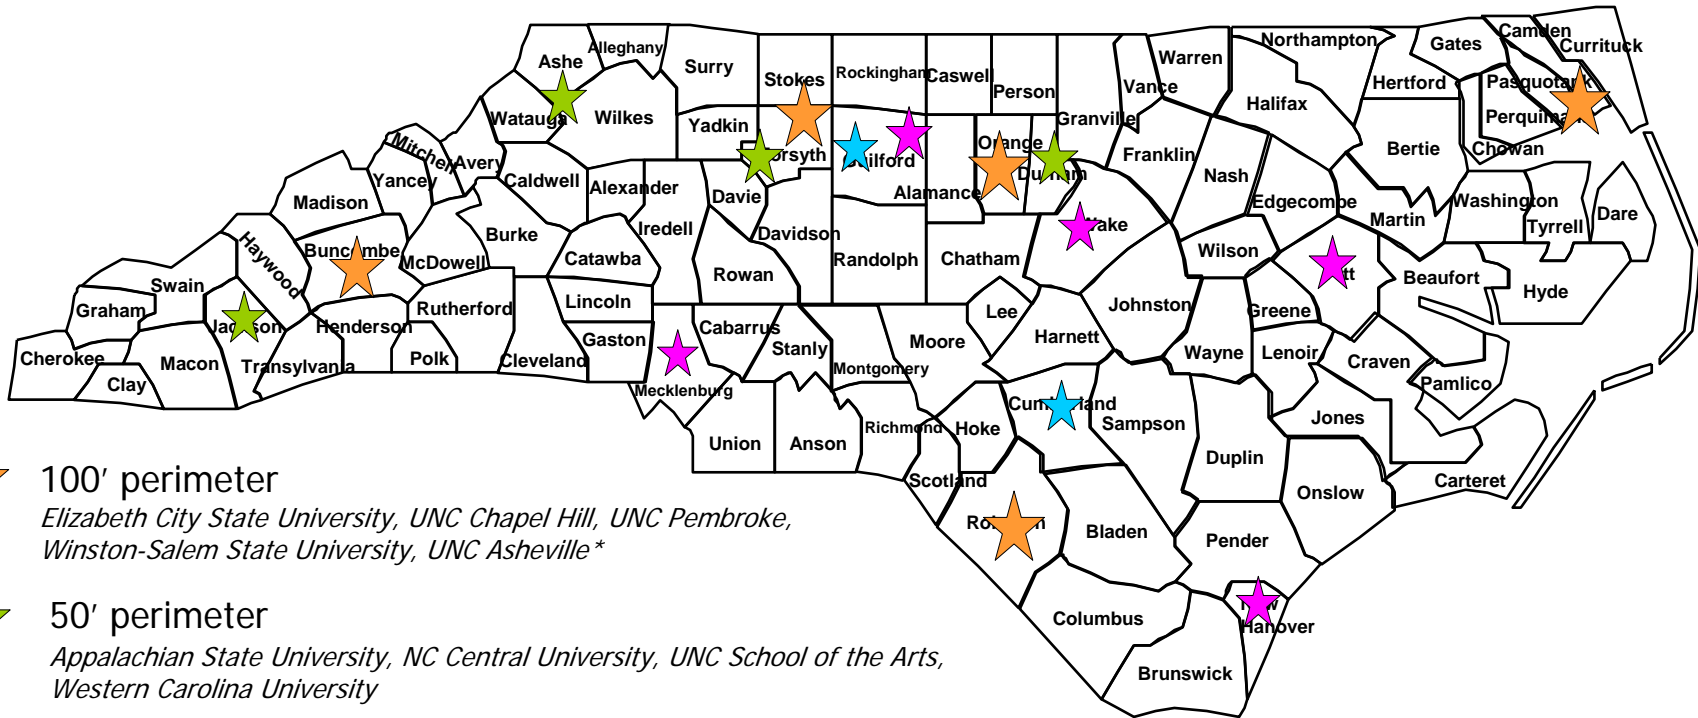

UNC System Campuses with Tobacco Use Policies

100' perimeter
*Elizabeth City State University, UNC Chapel Hill, UNC Pembroke, Winston-Salem State University, UNC Asheville**

50' perimeter
Appalachian State University, NC Central University, UNC School of the Arts, Western Carolina University

25' perimeter
East Carolina University, NC State University, UNC Charlotte, UNC Greensboro, UNC Wilmington

No action taken
Fayetteville State University, NC A&T

* Designated outdoor smoking areas near residence halls within 100' perimeter